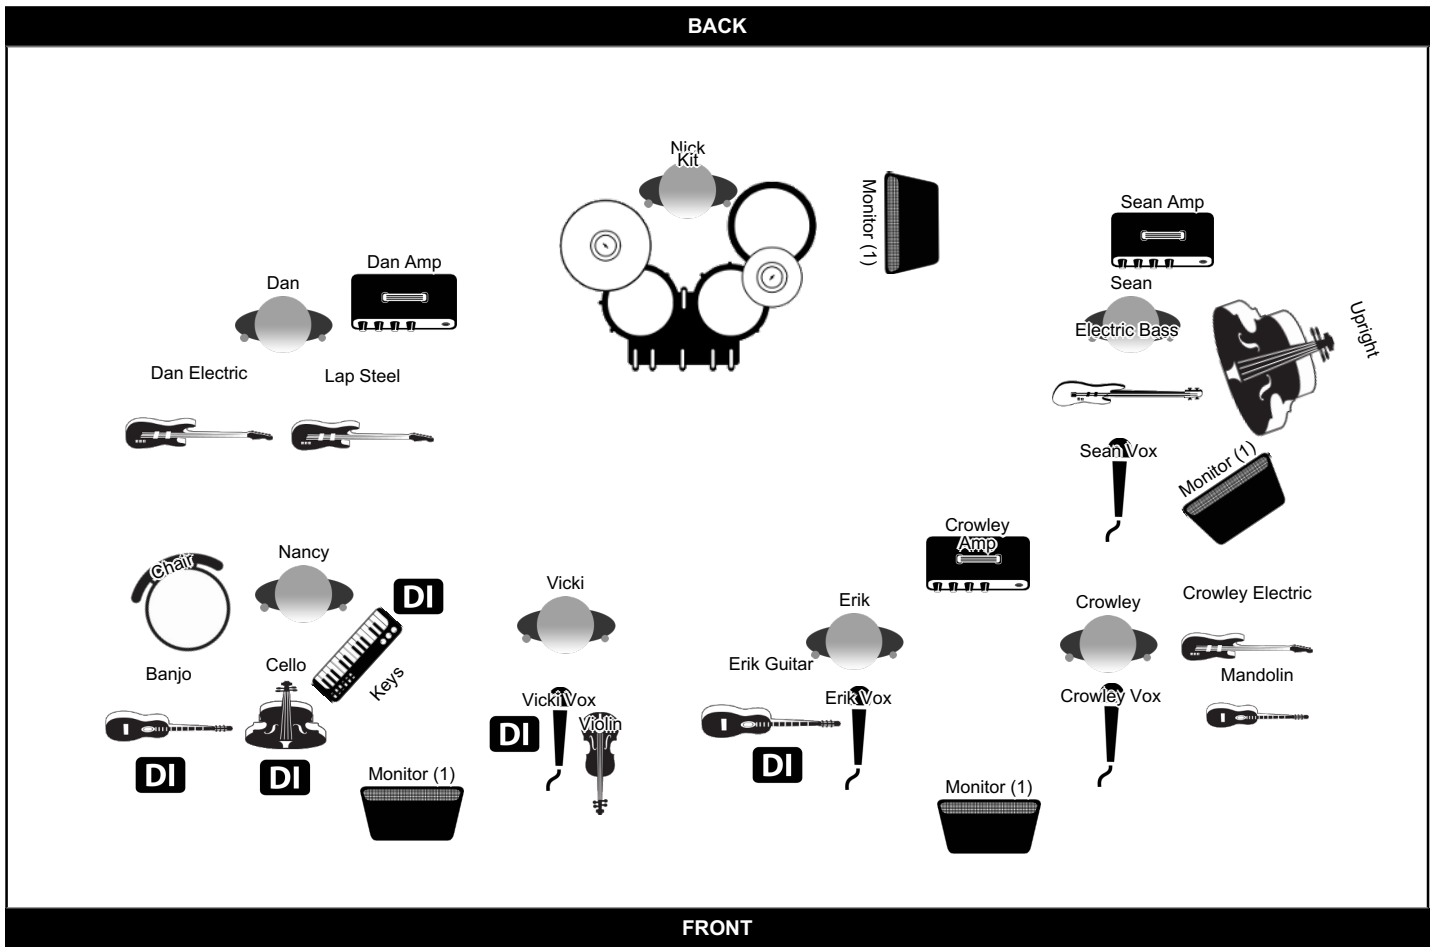

Goodnight Blue Moon (Regular 7-piece Set Up)

Made using:
MyStagePlan

<http://goodnightbluemoon.com>

Contact: Erik Elligers (203.676.0415 / nancy.elise@gmail.com)

Extra Info

Banjo, Cello, Keyboard, Violin, AC GTR, Bass DI's Supplied.

Banjo, Violin, Acoustic GTR Require 48V Phantom Power

Dan GTR Mic Supplied

Monitor Groups

Group	Soundmix
Group 1	Group 1

Goodnight Blue Moon (Regular 7-piece Set Up)

Contact: Erik Elligers (203.676.0415 / nancy.elise@gmail.com)

Line Up

Name	Instrument
Nick	Kit
Sean	Upright, Electric Bass, Sean Vox, Sean Amp
Erik	Erik Vox, Erik Guitar
Crowley	Crowley Vox, Crowley Electric, Mandolin, Crowley Amp
Vicki	Vicki Vox, Violin
Nancy	Keys, Cello, Banjo
Dan	Dan Electric, Lap Steel, Dan Amp

Goodnight Blue Moon (Regular 7-piece Set Up)

Contact: Erik Elligers (203.676.0415 / nancy.elise@gmail.com)

Channel list

Channel	Band Member	Instrument	Mic / DI	Insert
1	Erik	Vocals	Mic	
2	Crowley	Vocals	Mic	
3	Vicki	Vocals	Mic	
4	Sean	Vocals	Mic	
5	Erik	Acoustic Guitar	DI/48V	Tremolo/Reverb
6	Vicki	Violin	DI/48V	
7	Nancy	Cello	DI	Pedalboard
8	Nancy	Banjo	DI/48V	
9	Nancy	Keyboard	DI	Pedalboard
10	Sean	Bass	DI	Sansamp
11	Dan	Dan Electric/Lap Steel	Amp, Mic Supplied	Pedalboard
12	Crowley	Crowley Electric/Mando	Amp	Pedalboard